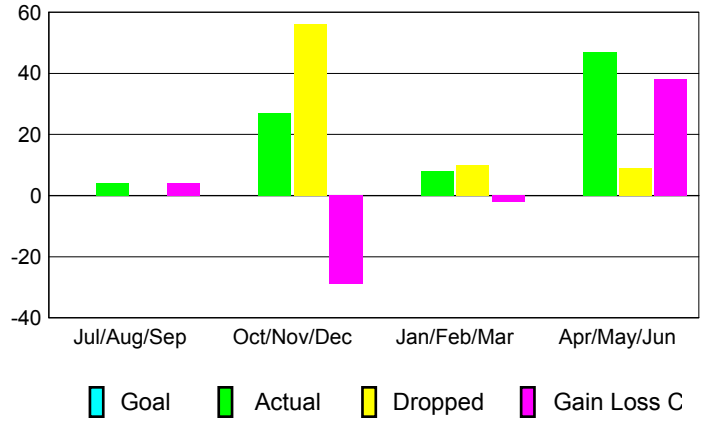

Membership Results 2012-2013
Goal, New, Dropped, Gain/Loss