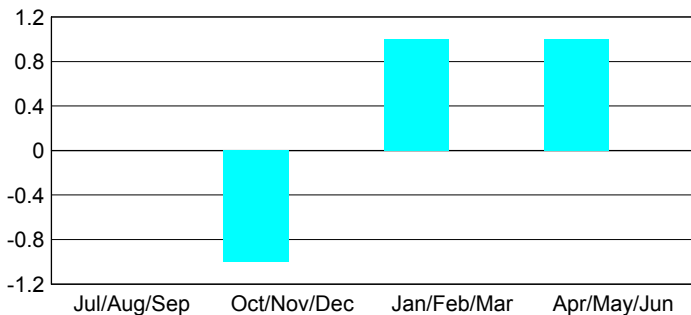

MEMBERSHIP

Month	Net Memb Goal	Actual New Memb	Actual Dropped Memb	Gain/Loss of Memb
2012-2013				
Jul/Aug/Sep		4	0	4
Oct/Nov/Dec		27	56	-29
Jan/Feb/Mar		8	10	-2
Apr/May/Jun		47	9	38
Totals		86	75	11

Club Results 2012-2013
Goal, New, Dropped, Gain/Loss

Membership Results 2012-2013
Goal, New, Dropped, Gain/Loss

YTD Status Quo Clubs 2012-2013

Status Quo Clubs Compared to Status Quo Members

Gender Comparison 2012-2013

Club Gain/Loss 2012-2013

Membership Gain/Loss 2012-2013