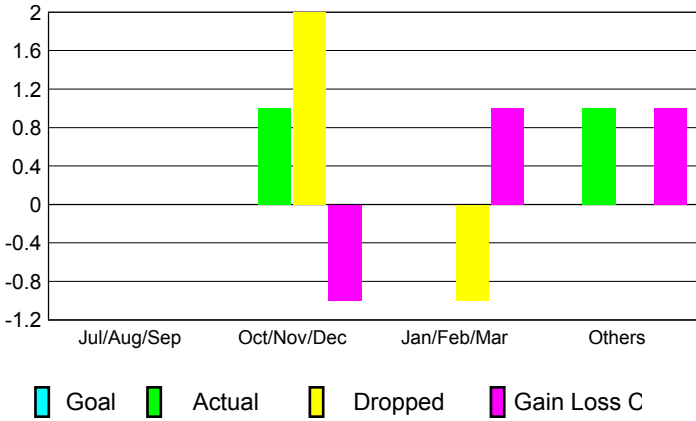

GMT: **Joel Gómez Franco**

Location: **MEXICO**

GMT CA: **3**

CLUBS

Month	New Club Goal	Actual New Clubs	Actual Dropped Clubs	Gain/Loss of Clubs
2012-2013				
Jul/Aug/Sep		0	0	0
Oct/Nov/Dec		1	2	-1
Jan/Feb/Mar		0	-1	1
Apr/May/Jun		1	0	1
Totals		2	1	1

MEMBERSHIP

Month	Net Memb Goal	Actual New Memb	Actual Dropped Memb	Gain/Loss of Memb
2012-2013				
Jul/Aug/Sep		4	0	4
Oct/Nov/Dec		27	56	-29
Jan/Feb/Mar		8	10	-2
Apr/May/Jun		47	9	38
Totals		86	75	11

Club Results 2012-2013
Goal, New, Dropped, Gain/Loss